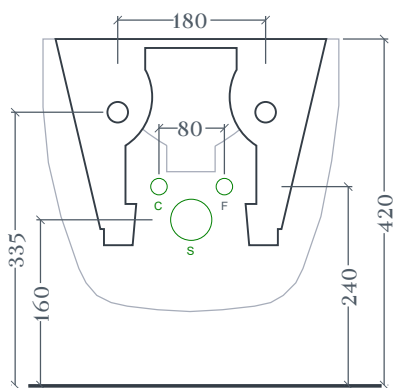

FILE 2.0 | FLB001

Bidet sospeso 36*52 H29
Wall Hung Bidet 36*52 H29

Peso: KG 17
Weight: KG 17

N.B. Indicated size could have a variation of about 0,6% due to use of the moulds or the variations of the materials' technical characteristics used in the mixture.

N.B. Indicated size could have a variation of about 0,6% due to use of the moulds or the variations of the materials' technical characteristics used in the mixture.