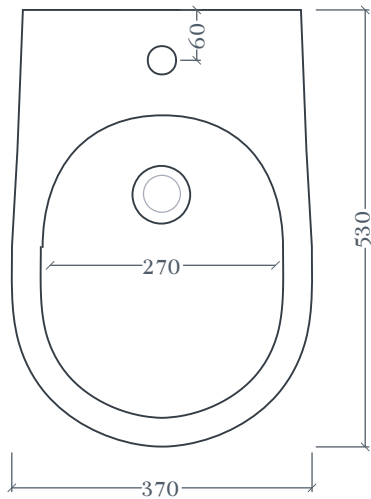

FILE 2.0 | FLB001

Bidet sospeso 36*52 H29
Wall Hung Bidet 36*52 H29

Peso: KG 17
Weight: KG 17

N.B. Indicated size could have a variation of about 0,6% due to use of the moulds or the variations of the materials' technical characteristics used in the mixture.

N.B. Indicated size could have a variation of about 0,6% due to use of the moulds or the variations of the materials' technical characteristics used in the mixture.