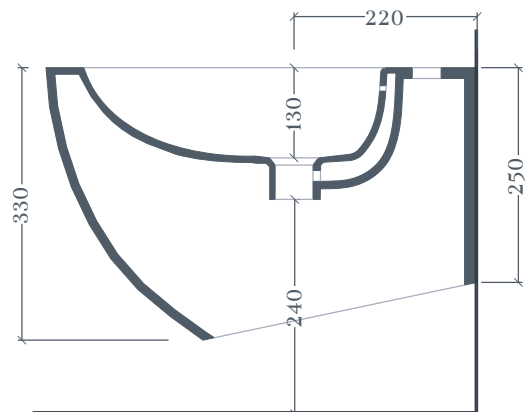

FILE 2.0 | FLB001

Bidet sospeso 36*52 H29
Wall Hung Bidet 36*52 H29

Peso: KG 17
Weight: KG 17

N.B. Indicated size could have a variation of about 0,6% due to use of the moulds or the variations of the materials' technical characteristics used in the mixture.

N.B. Indicated size could have a variation of about 0,6% due to use of the moulds or the variations of the materials' technical characteristics used in the mixture.